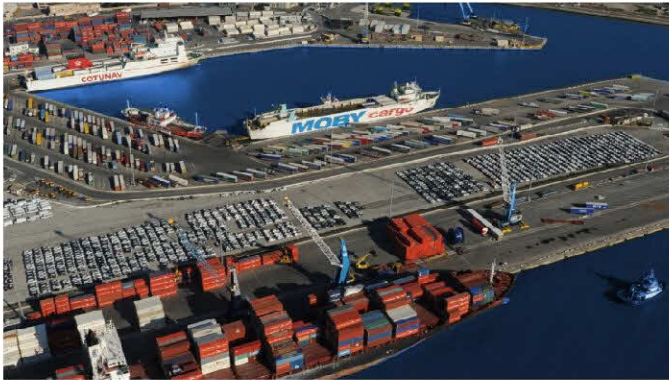

Company Profile

- History
- Terminal Features
- Berth
- Terminal Equipments
- Computerize System
- Activities and Personnel Training
- Security
- Directions
- Reference
- Contact

The Lorenzini Company & C, is located in Livorno – Italy- Via Labrone, 19. The Terminal is leader in the industry of dock services, haulage and logistic within the Livorno Port. The Company has been created on 1979 and thanks to a remarkable and constant investments on advanced equipments and technologies and skilled personnel, costantly grown during this years with an increase of dedicated areas from the initials 1.000 sqm on 1985 up to the actual 90.000 sqm.