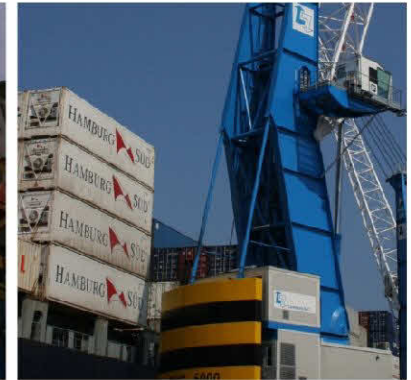

Company Profile

- History
- Terminal Features
- Berth
- Terminal Equipments
- Computerize System
- Activities and Personnel Training
- Security
- Directions
- Reference
- Contact

The Lorenzini Company & C, is located in Livorno – Italy- Via Labrone, 19. The Terminal is leader in the industry of dock services, haulage and logistic within the Livorno Port. The Company has been created on 1979 and thanks to a remarkable and constant investments on advanced equipments and technologies and skilled personnel, costantly grown during this years with an increase of dedicated areas from the initials 1.000 sqm on 1985 up to the actual 90.000 sqm.